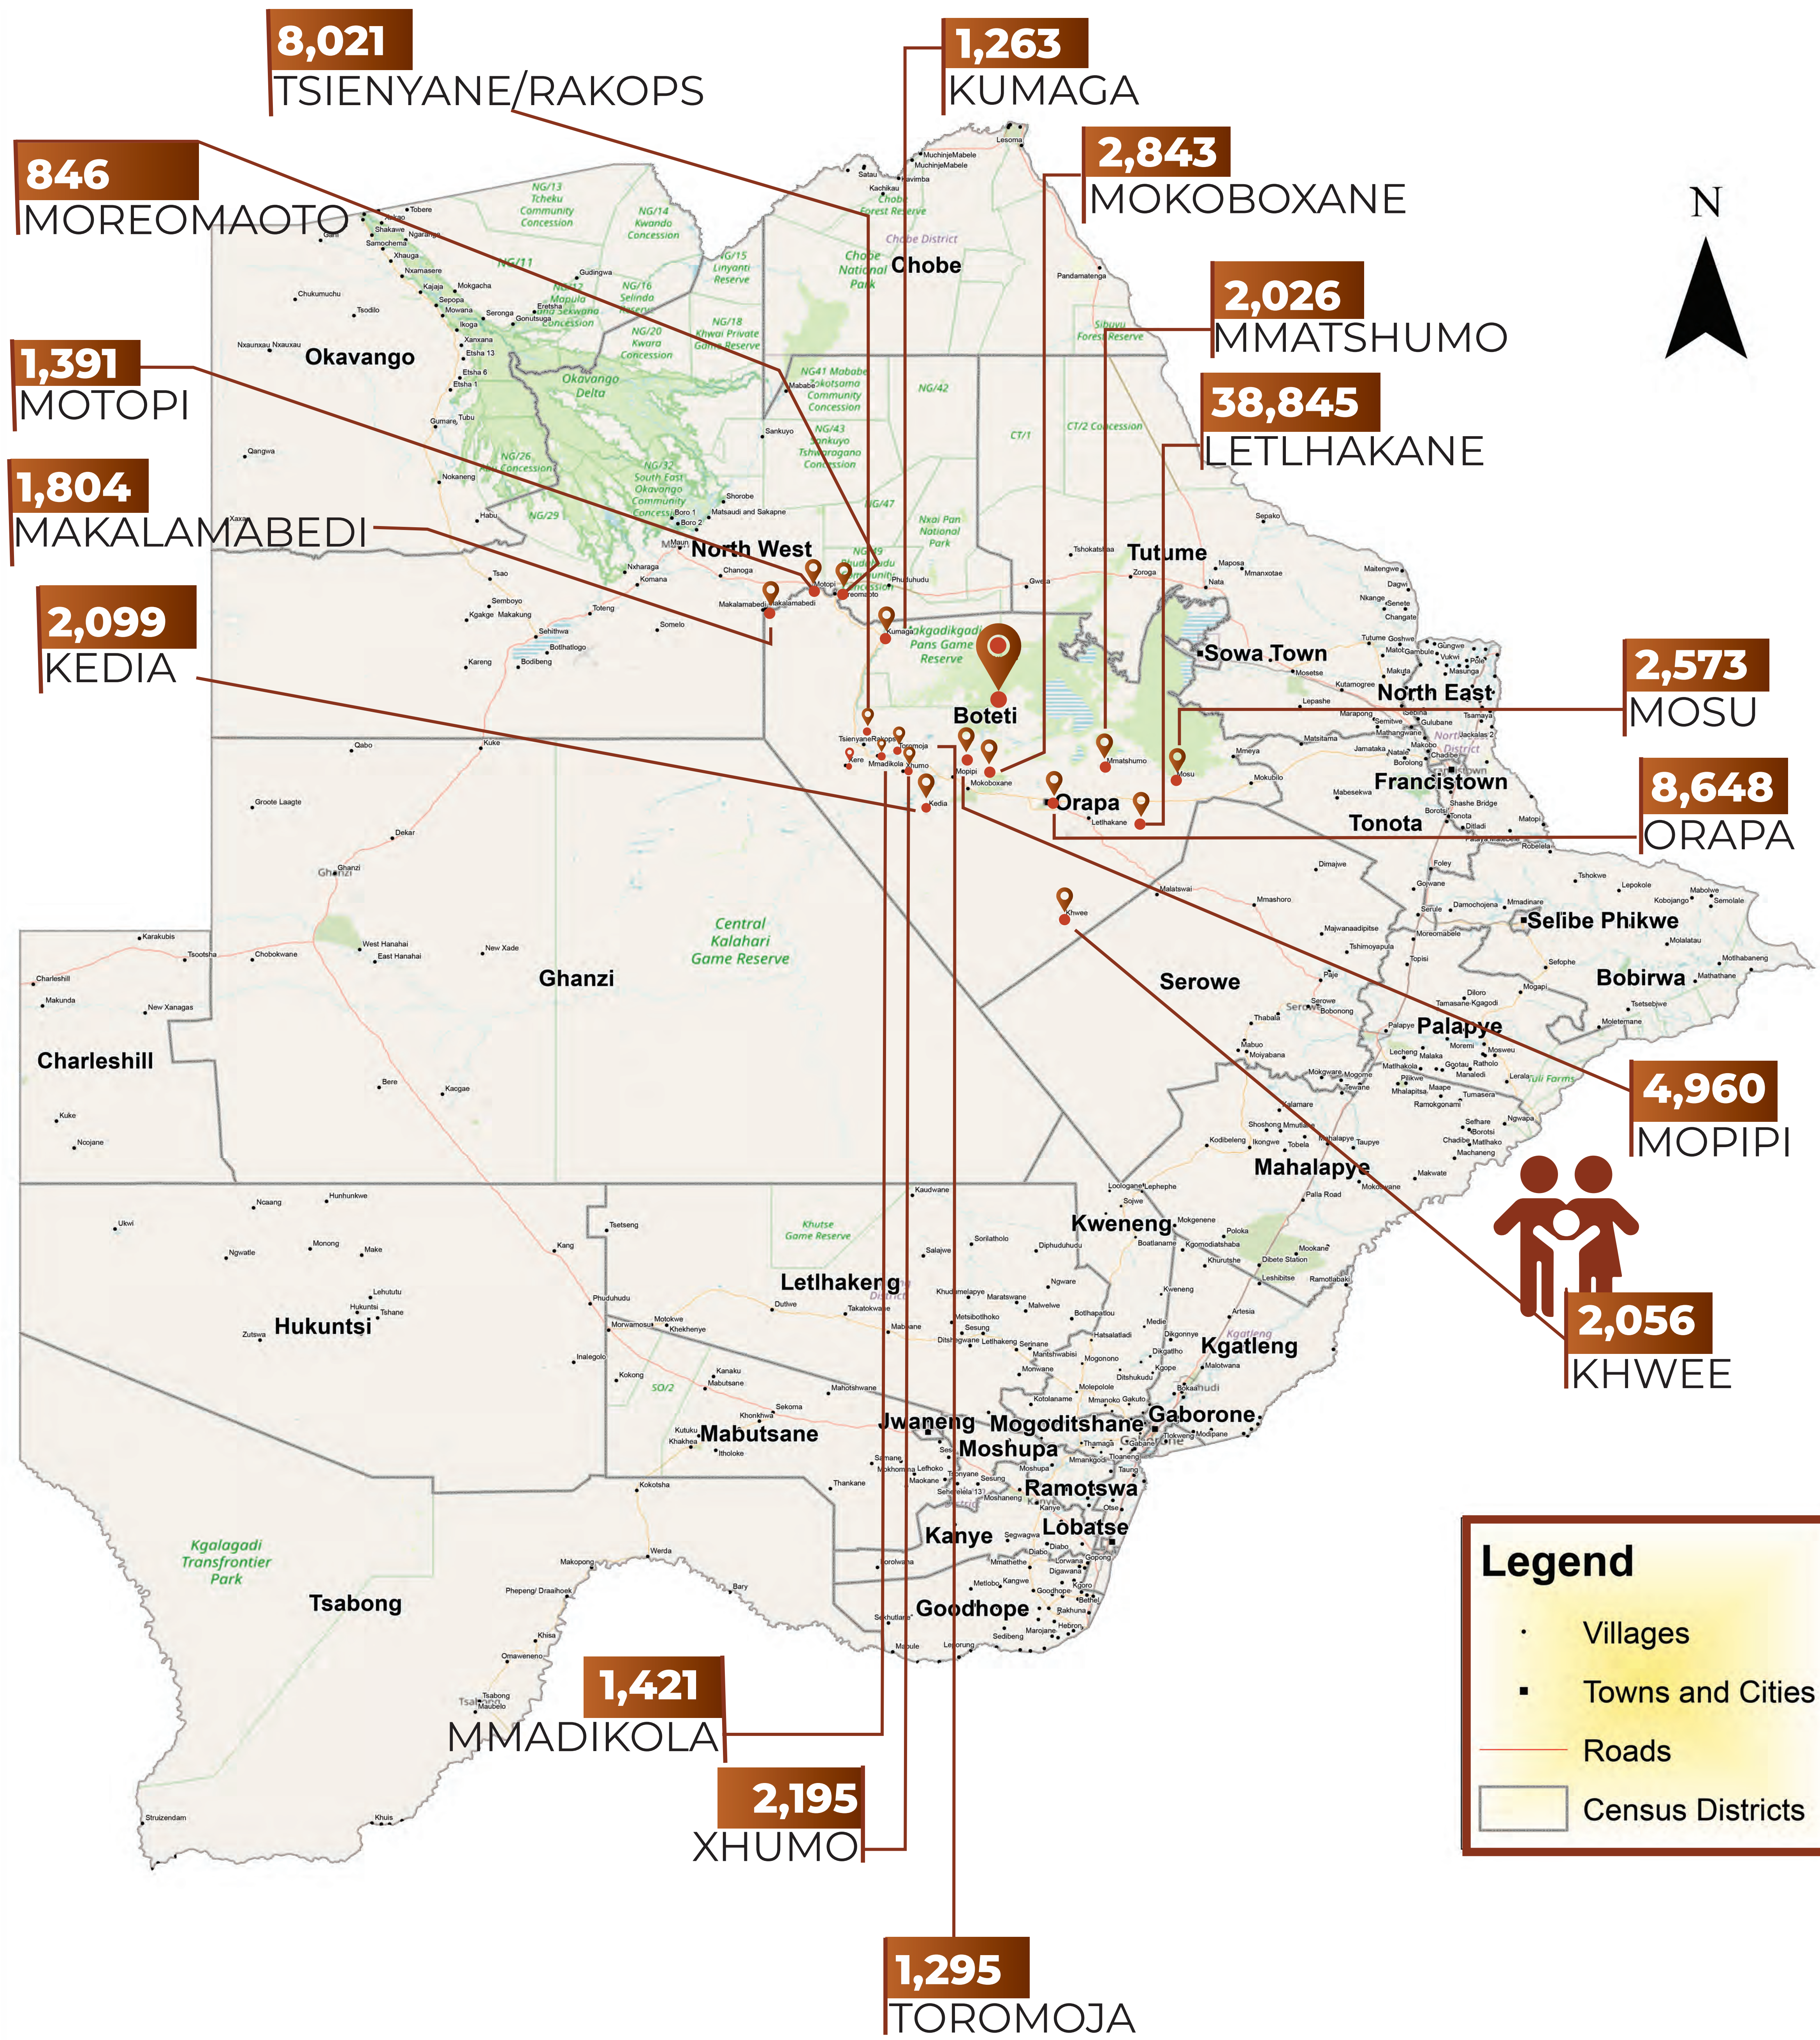

#KNOWYOURSTATSBW

Legend

- Villages
- Towns and Cities
- Roads
- Census Districts

Prepared by Cartography & GIS Unit, Statistics Botswana, 2024

XERE VILLAGE
BOTETI DISTRICT

FOR MORE INFORMATION
(+267) 74 991 940
(+267) 74 992 167

23-24
AUG '24

Private Bag 0024
Gaborone
Tel: 3671300
TollFree: 0800 600 200

Private Bag F193,
Francistown
Tel. 241 5848,

Private Bag 47
Maun
Tel: 371 5716

E-mail: info@statsbots.org.bw
Website: http://www.statsbots.org.bw

STATISTICS BOTSWANA