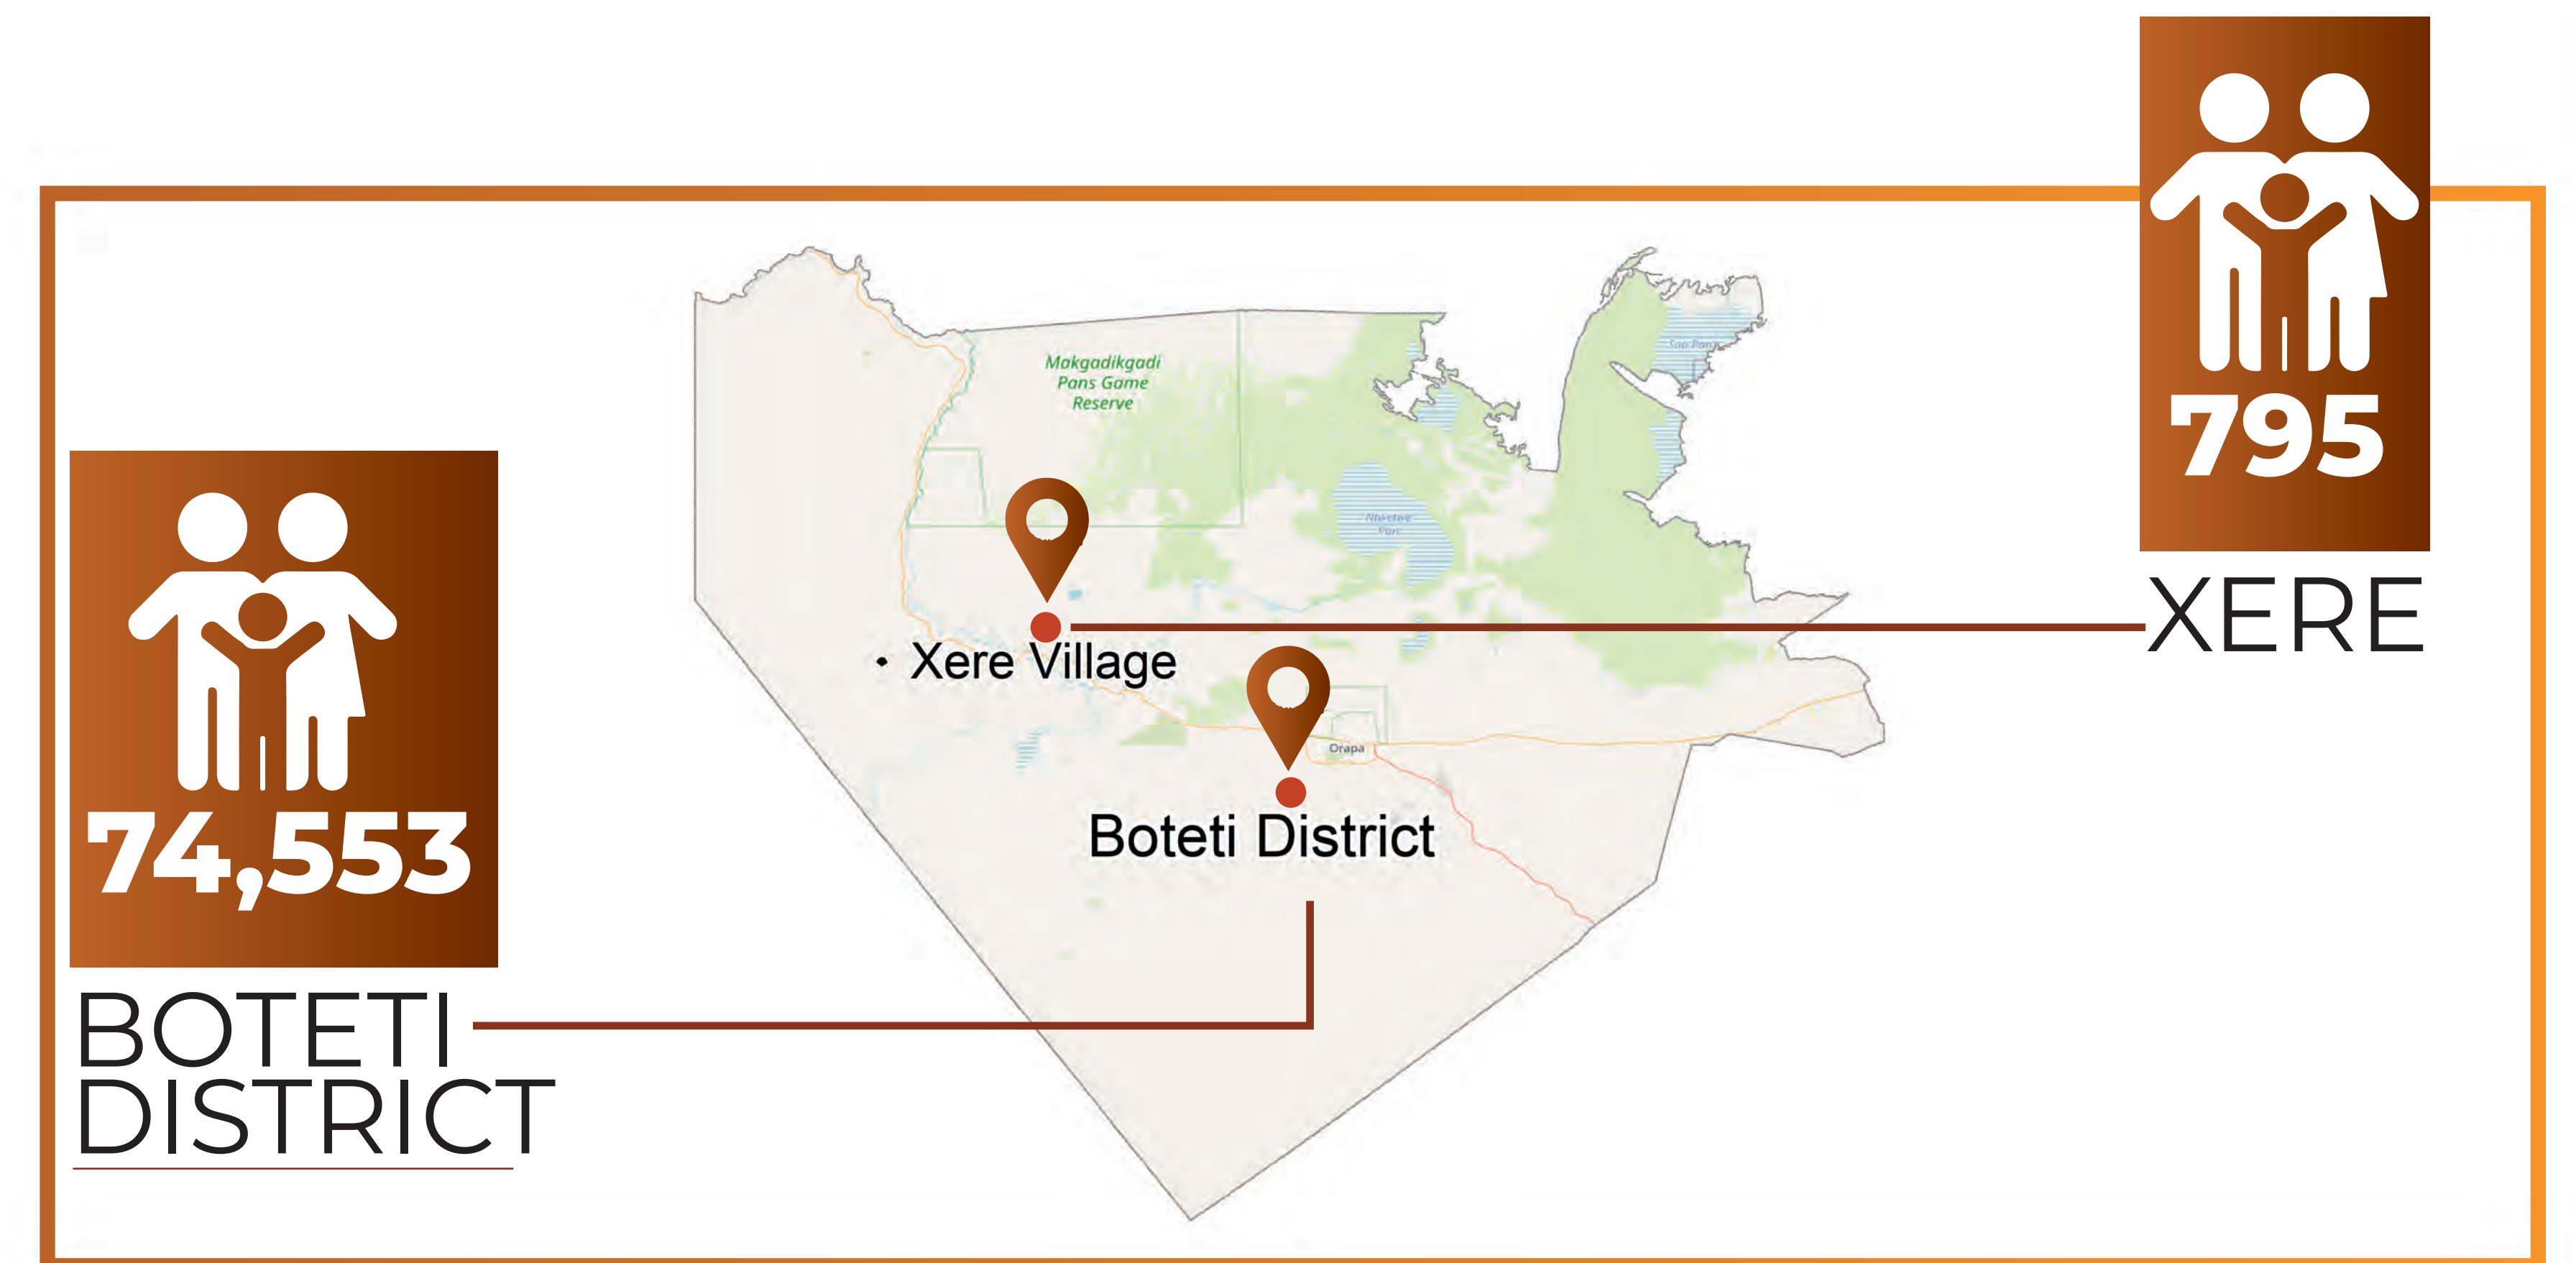

#KNOWYOURSTATSBW

Legend

- Villages
- Towns and Cities
- Roads
- Census Districts

Prepared by Cartography & GIS Unit, Statistics Botswana, 2024

XERE VILLAGE
BOTETI DISTRICT

FOR MORE INFORMATION
(+267) 74 991 940
(+267) 74 992 167

23-24
AUG '24

Private Bag 0024
Gaborone
Tel: 3671300
TollFree: 0800 600 200

Private Bag F193,
Francistown
Tel. 241 5848,

Private Bag 47
Maun
Tel: 371 5716

E-mail: info@statsbots.org.bw
Website: http://www.statsbots.org.bw

STATISTICS BOTSWANA