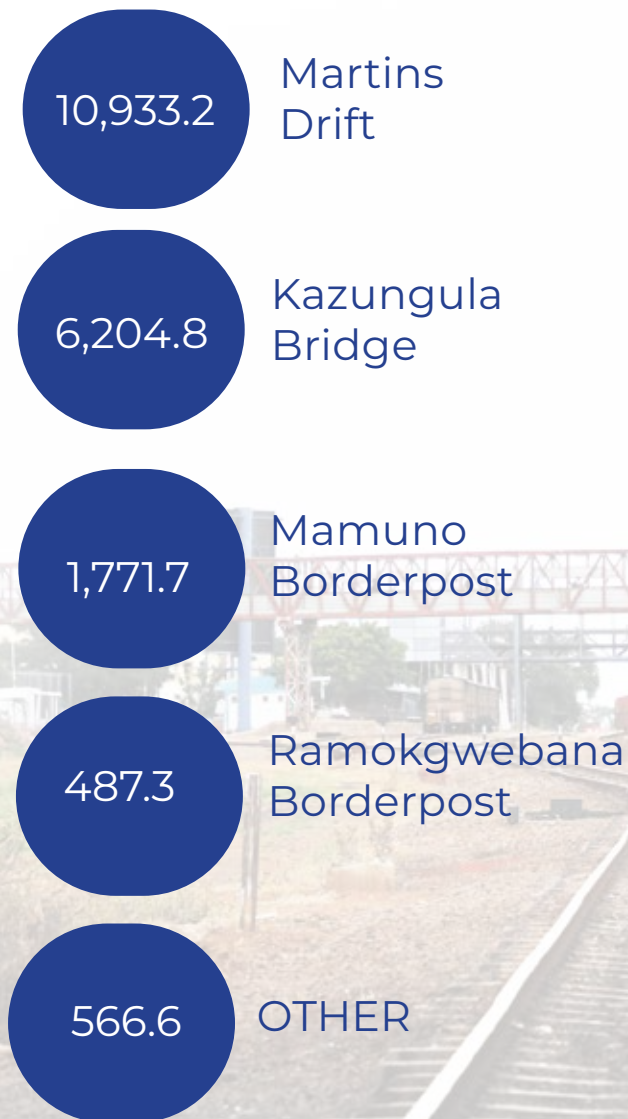

AGE DIFFERENCES BETWEEN PARTNERS - 2022

GROOM YOUNGER THAN BRIDE

	No. of Unions	Age Difference
	541	1-4
	No. of Unions	Age Difference
	119	5-9
	No. of Unions	Age Difference
	26	10-14
	No. of Unions	Age Difference
	7	15+

GROOM OLDER THAN BRIDE

	No. of Unions	Age Difference
	1,707	1-4
	No. of Unions	Age Difference
	1,534	5-9
	No. of Unions	Age Difference
	777	10-14
	No. of Unions	Age Difference
	329	15-19
	No. of Unions	Age Difference
	151	20+

SAME AGE

	No. of Unions	Age Difference
	451	0

Marriage Statistics 2022

#knowyourstatsBW

STATISTICS BOTSWANA

International Merchandise Trade Statistics

Monthly Digest- May 2024

TRANSIT TRADE BY BORDER POST MAY 2024 (MILLION PULA)

Trade by Mode of Transport May 2024 (Million Pula)

	IMPORTS	EXPORTS
 ROAD	5,709.7	1,641.5
 AIR	2,003.2	4,228.5
 RAIL	551.8	38.5
OTHER	2.3	1.2

#knowyourstatsBW

STATISTICS BOTSWANA